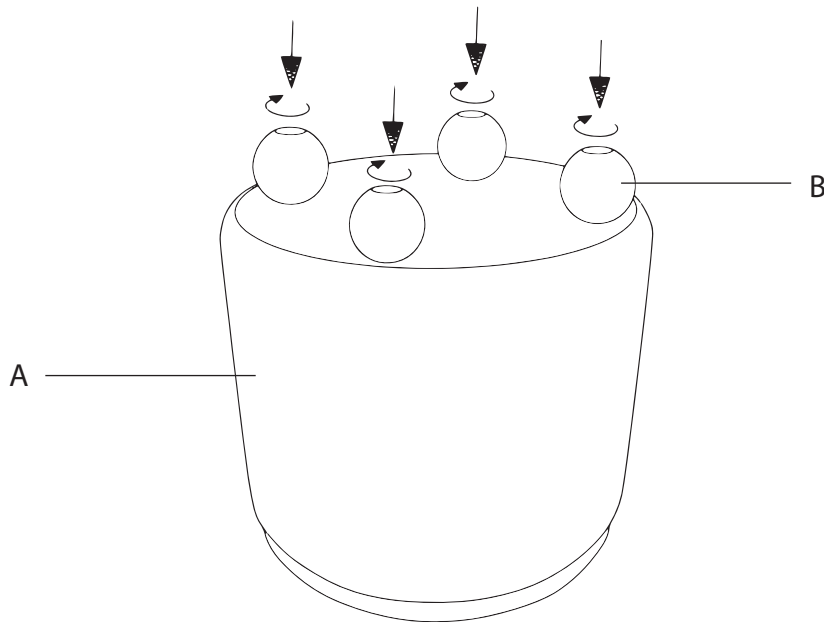

Bacci Nesting Ottoman Set

Part # OT2-BCCIFB XXXX

24-0328

PARTS

1

2

⚠ WARNING: SEATING

- Read all instructions carefully and completely before assembly and use. Retain for future reference.
- Keep plastic bags and small parts away from children.
- For residential (non-commercial) use only.
- DO NOT stand on product. Use only for intended table purpose.
- Max weight limit 250 lbs.
- Periodically check for loose hardware; retighten as necessary.
- DO NOT use product if any component becomes damaged.
- DO NOT use power tools to assemble OR overtighten hardware.